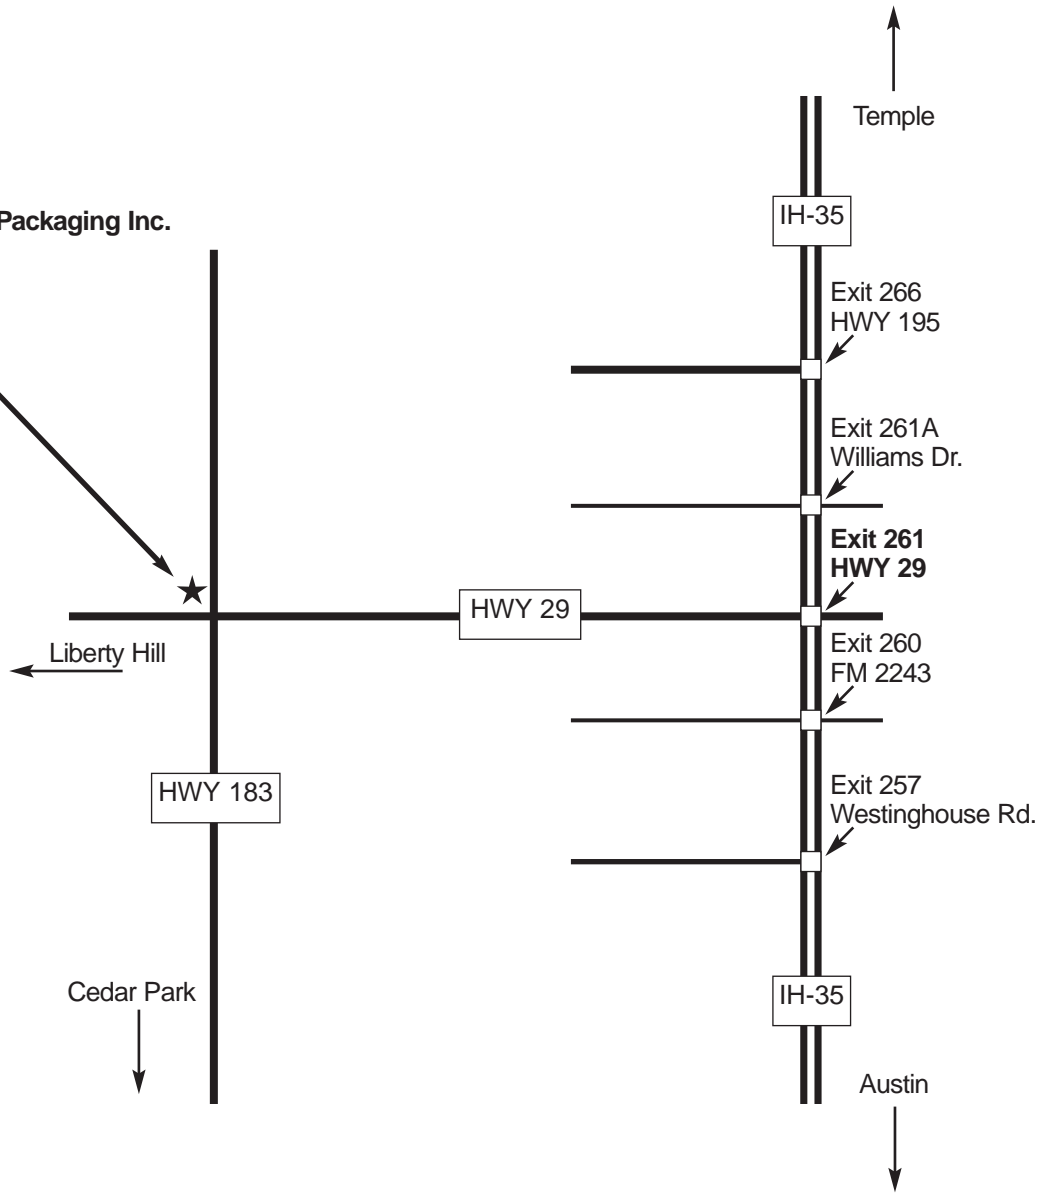

## DIRECTIONS

### FROM TEMPLE:

Take Interstate 35 (IH-35) South to Hwy 29 (Exit 261).

Take a right onto Hwy 29, heading West.

Proceed on Hwy 29 west for 12 miles until you reach the intersection of Hwy 29 and Hwy 183.

Turn right onto Hwy 183 heading North for 1/2 mile.

International Print and Packaging is on the Left.

The building has a green roof, stone front and front porch with wooden pillars.

**Address: 951 Hwy 183 North**

### FROM AUSTIN:

Take Interstate 35 (IH-35) North to Hwy 29 (Exit 261).

Take a left onto Hwy 29, heading West.

Proceed on Hwy 29 west for 12 miles until you reach the intersection of Hwy 29 and Hwy 183.

Turn right onto Hwy 183 heading North for 1/2 mile.